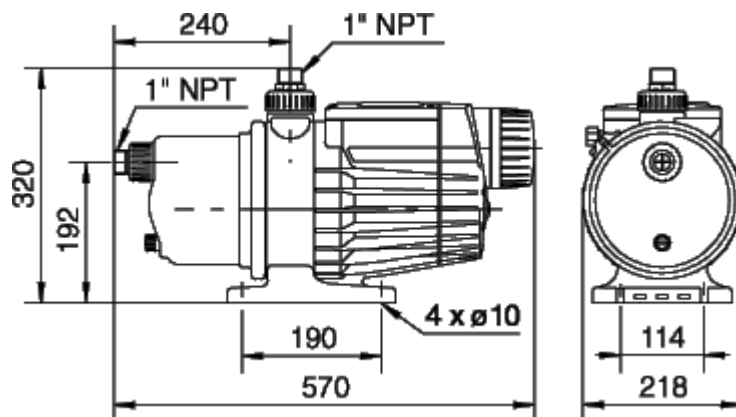

PLANETARY SYSTEMS, INC. Box 340 Ennis, Montana 59729
Phone 406-682-5646 Fax 406-682-5644