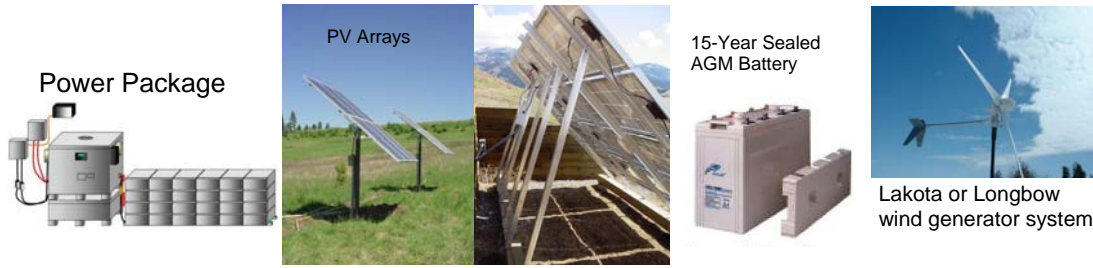

## Planetary Systems-Power Package Sizing-Off-Grid 3

### **Power Package system model PP-3048T-12K/19AGM**

Power Package system includes: Outback FX-3048T inverters (2), Outback MX-60 controller (2), DC meter system, Hub-4, Mate-2, AD/DC disconnects, 800 A/H AGM Battery-48vdc, Metering and controls, and S/O Cord connectors

#### **7 kw AC output, 3-5 days battery power storage**

Includes Solar power package **3.1 kw** with pole mounted PV (requires three (3) 4" steel poles), array combiner with all required cables/connectors –Off grid application